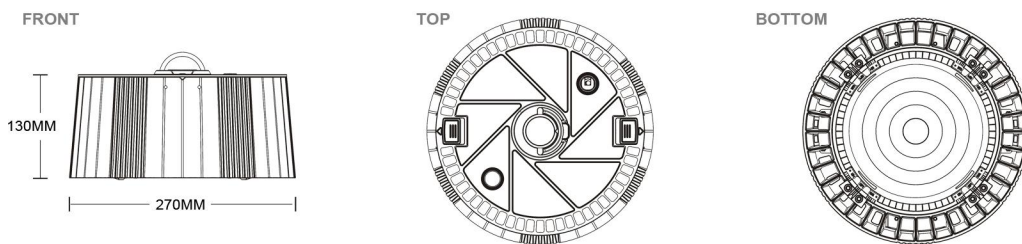

RIPPLE

80/100/120/150/180W LED High Bay

ORDER INFORMATION

Item No.	Total Power	LED Supply	Power Supply	Luminous Flux	Flux Efficiency	Warranty
HBA01-08011	80W	NICHIA	MeanWell(HLG)	10800LM	135LM/W	7years
HBA01-08022	80W	PHILIPS	MeanWell(ELG)	10800LM	135LM/W	5years
HBA01-08032	80W	SANAN	MeanWell(ELG)	12000LM	150LM/W	5years
HBA01-10011	100W	NICHIA	MeanWell(HLG)	13500LM	135LM/W	7years
HBA01-10022	100W	PHILIPS	MeanWell(ELG)	13500LM	135LM/W	5years
HBA01-10032	100W	SANAN	MeanWell(ELG)	15000LM	150LM/W	5years
HBA01-12011	120W	NICHIA	MeanWell(HLG)	16200LM	135LM/W	7years
HBA01-12022	120W	PHILIPS	MeanWell(ELG)	16200LM	135LM/W	5years
HBA01-12032	120W	SANAN	MeanWell(ELG)	18000LM	150LM/W	5years
HBA01-15011	150W	NICHIA	MeanWell(HLG)	20250LM	135LM/W	7years
HBA01-15022	150W	PHILIPS	MeanWell(ELG)	20250LM	135LM/W	5years
HBA01-15032	150W	SANAN	MeanWell(ELG)	22500LM	150LM/W	5years
HBA01-18011	180W	NICHIA	MeanWell(HLG)	24300LM	135LM/W	7years

OTHER INFORMATION

Input Voltage	AC220-240V / AC100-277V	Storage Temperature Range	-40~+70℃
Power Frequency	50/60Hz	Operating Temperature Range	-40~+50℃
CCT	3000K,4000K,5000K	Operating Humidity Range	15~90%RH
Ra	>70,>80	Protection Level	IP42
Dimension(L*W*H)	270MMX270MMX130MM	Fixture Color	Black、White

Dimension Diagram

Beam Angle